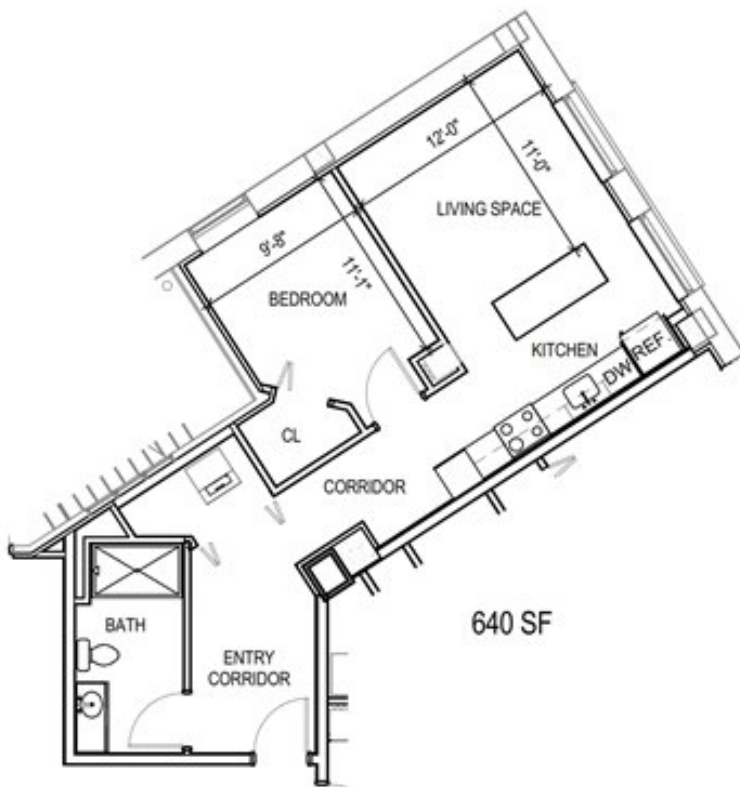

# FLOOR PLAN 1A

1 BEDROOM

1 BATHROOM

640 Sq. Ft.

725 N Plankinton Ave, Milwaukee, WI 53203

(414)-935-4653

info@mkelofts.com

SIEGEL-GALLAGHER  
Building Appreciation