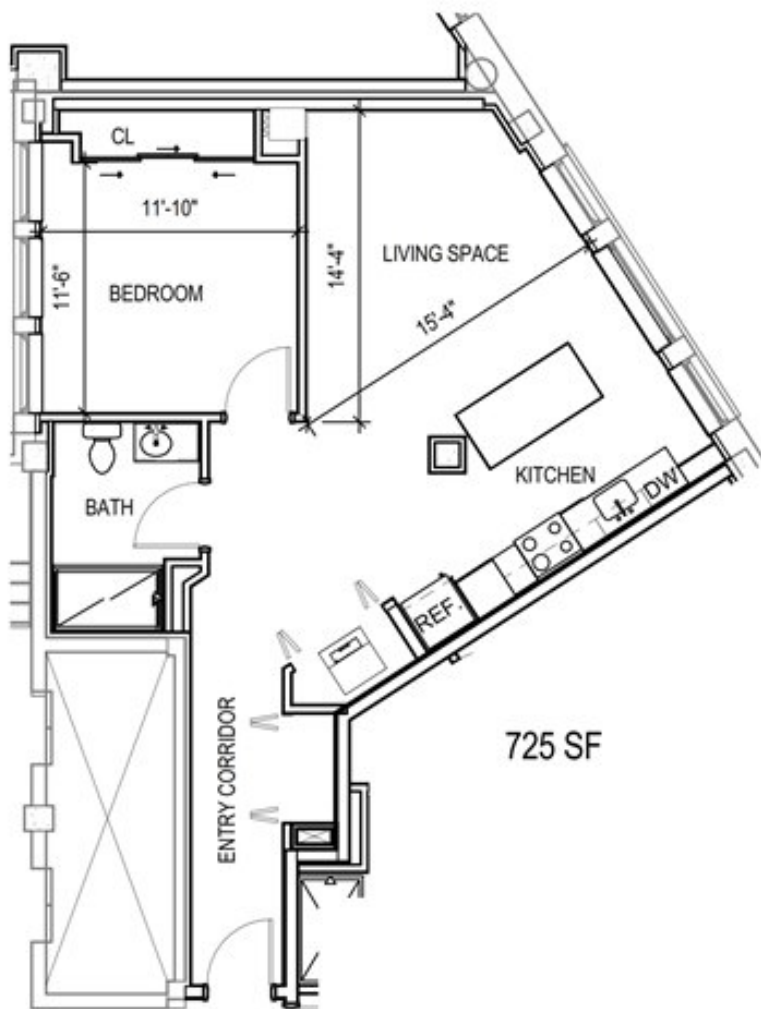

# FLOOR PLAN 1C

1 BEDROOM

1 BATHROOM

725 Sq. Ft.

725 N Plankinton Ave, Milwaukee, WI 53203

(414)-935-4653

info@mkelofts.com

SIEGEL-GALLAGHER  
Building Appreciation