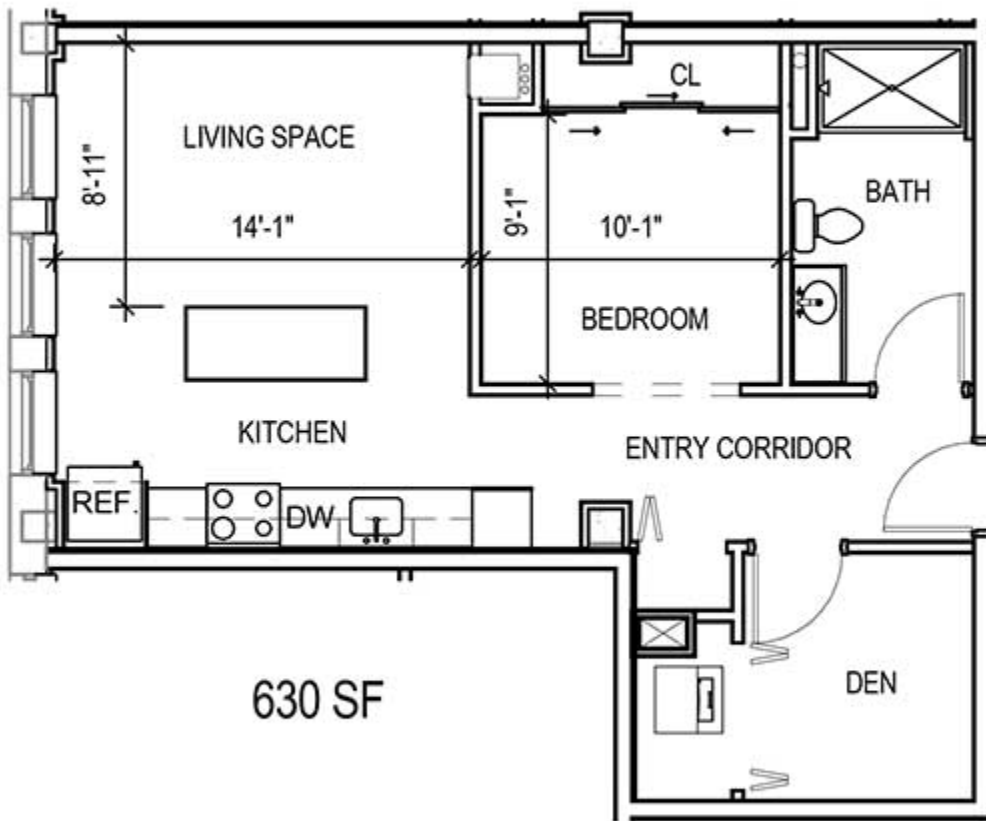

725 N Plankinton Ave, Milwaukee, WI 53203

(414)-935-4653

info@mkelofts.com

FLOOR PLAN 1G

STUDIO 1 BATHROOM

630 Sq. Ft.

725 N Plankinton Ave, Milwaukee, WI 53203

(414)-935-4653