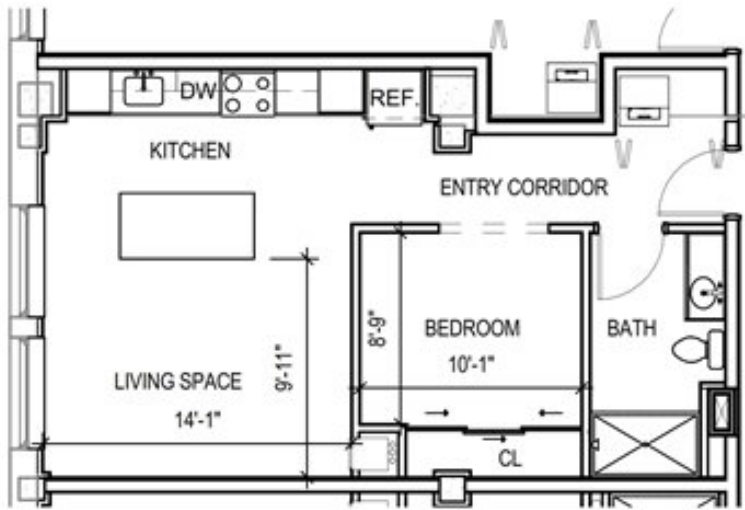

725 N Plankinton Ave, Milwaukee, WI 53203

(414)-935-4653

info@mkelofts.com

FLOOR PLAN 1H

STUDIO 1 BATHROOM

560 Sq. Ft.

560 SF

725 N Plankinton Ave, Milwaukee, WI 53203