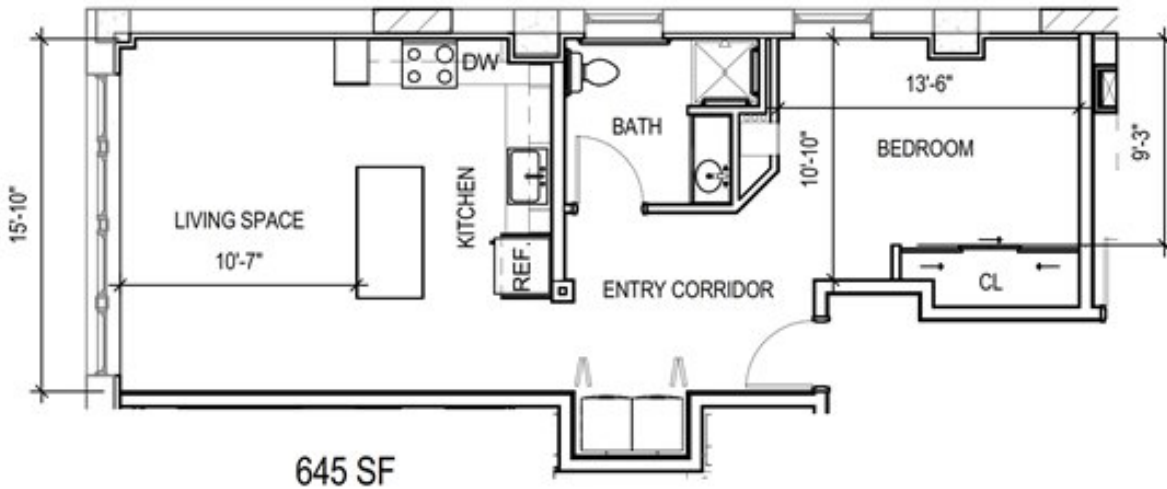

# FLOOR PLAN 1J - ADA

## STUDIO 1 BATHROOM

645 Sq. Ft.

725 N Plankinton Ave, Milwaukee, WI 53203

(414)-935-4653

info@mkellofts.com

SIEGEL-GALLAGHER  
Building Appreciation

HKS  
HOLDINGS, LLC