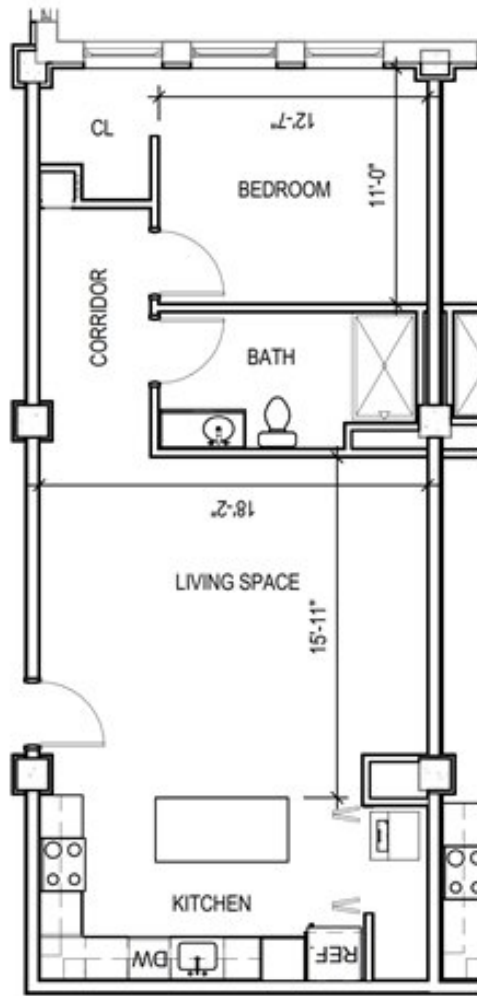

# FLOOR PLAN 1L

776 SF

1 BEDROOM

1 BATHROOM

776 Sq. Ft.

725 N Plankinton Ave, Milwaukee, WI 53203

(414)-935-4653

info@mkelofts.com