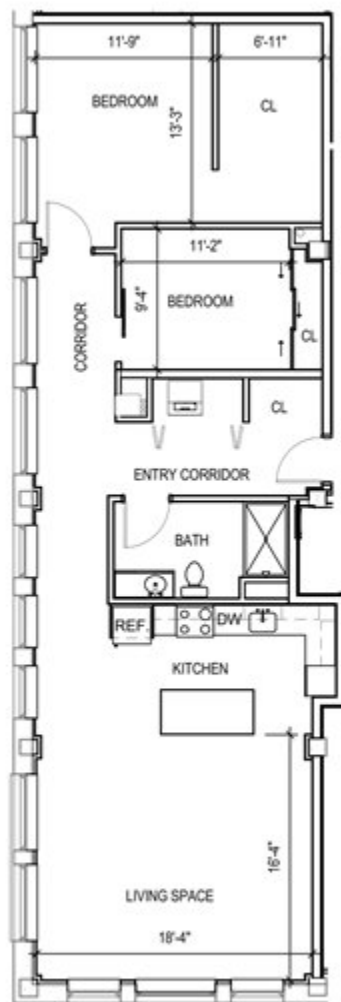

725 N Plankinton Ave, Milwaukee, WI 53203

(414)-935-4653

info@mkelofts.com

FLOOR PLAN 2B

2 BEDROOM

1 BATHROOM

1180 Sq. Ft.

1180 SF