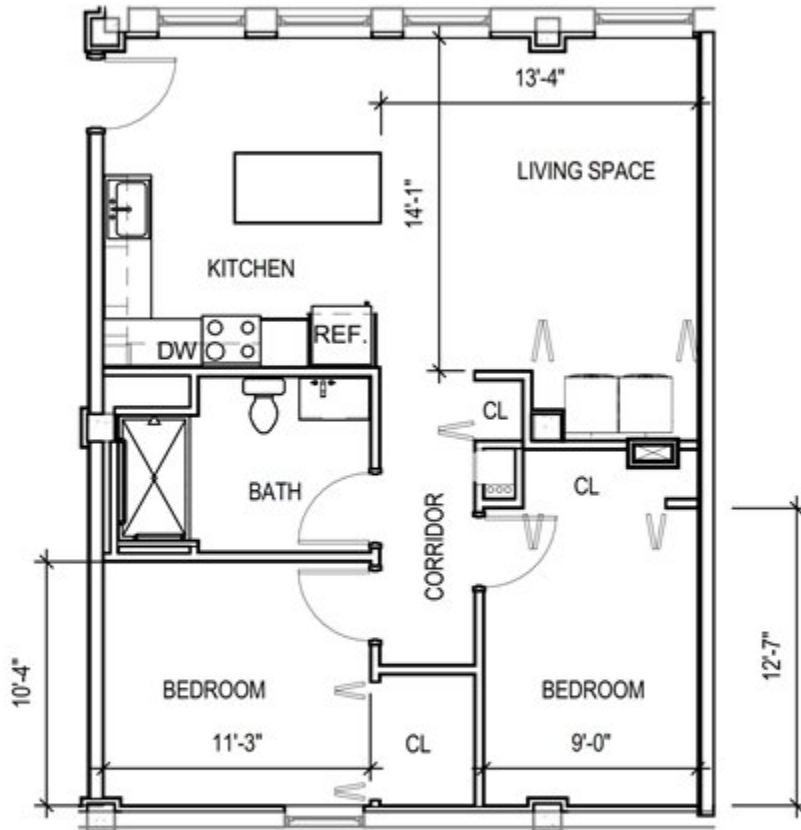

# FLOOR PLAN 2C

2 BEDROOM  
1 BATHROOM

815 Sq. Ft.

815 SF

725 N Plankinton Ave, Milwaukee, WI 53203

(414)-935-4653

info@mkelofts.com

SIEGEL-GALLAGHER  
Building Appreciation