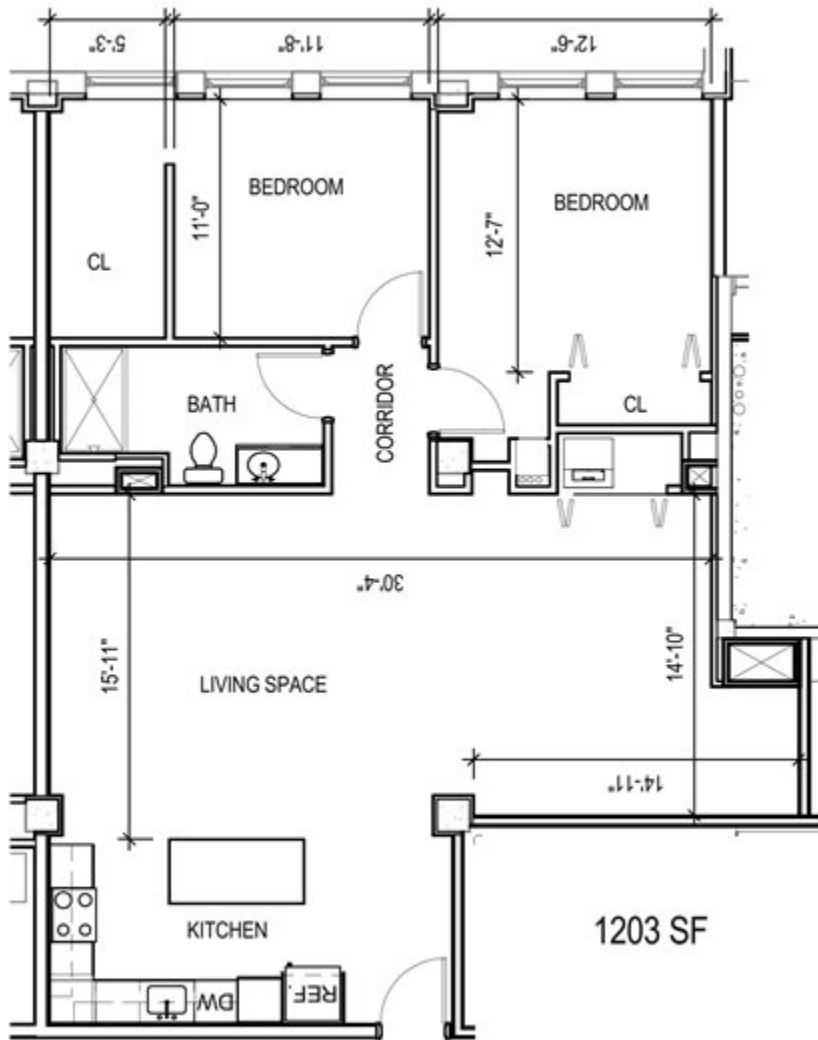

725 N Plankinton Ave, Milwaukee, WI 53203

(414)-935-4653

info@mkelofts.com

FLOOR PLAN 2D

2 BEDROOM
1 BATHROOM

1203 Sq. Ft.

725 N Plankinton Ave, Milwaukee, WI 53203

(414)-935-4653