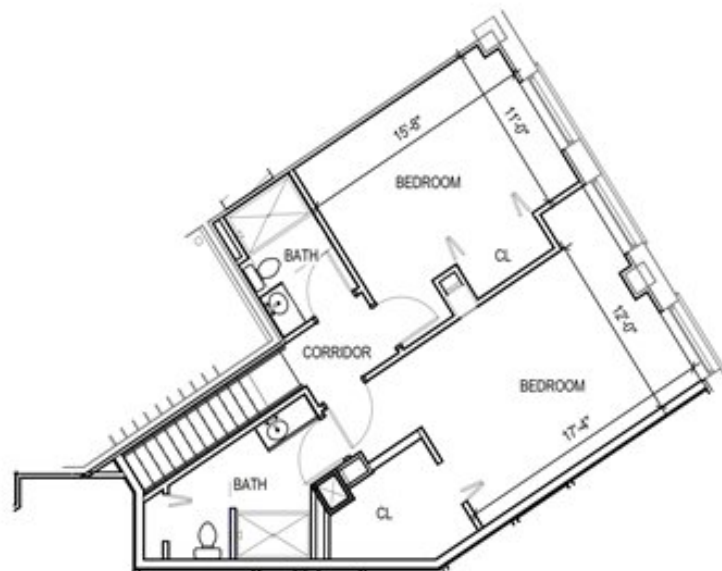

# FLOOR PLAN 2E

2 BEDROOM  
2.5 BATHROOM

1354 Sq. Ft.

725 N Plankinton Ave, Milwaukee, WI 53203

(414)-935-4653

info@mkelofts.com

SIEGEL-GALLAGHER  
Building Appreciation

HKS  
HOLDINGS, LLC