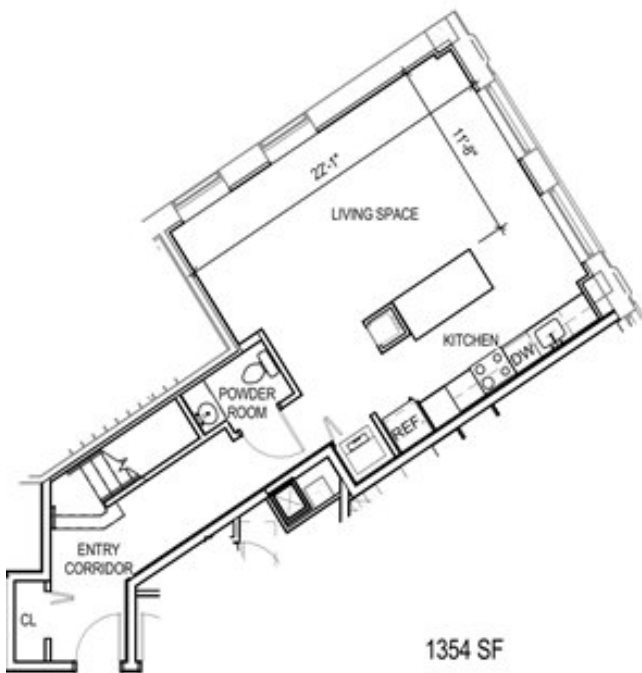

# FLOOR PLAN 2E

2 BEDROOM  
2.5 BATHROOM

1354 Sq. Ft.

725 N Plankinton Ave, Milwaukee, WI 53203

(414)-935-4653

info@mkelofts.com

SIEGEL-GALLAGHER  
Building Appreciation

HKS  
HOLDINGS, LLC